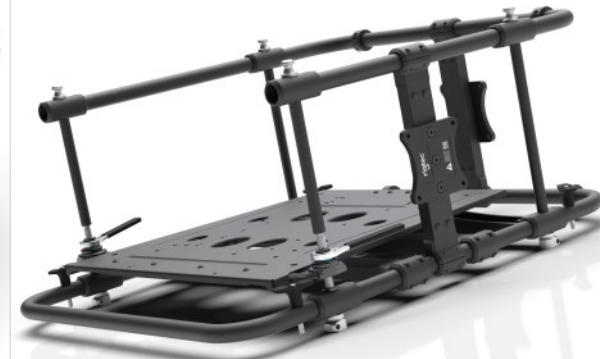

## AIR FRAME X-20 (AF02-X20)

**Packed with features and with incredible build quality, the Rigtec Air Frame X-20 is the essential projector accessory to unlock the full creative potential of your projector.**

Get creative with your installations, the Air Frame can be suspended for Portrait, Landscape and Floor projection by simply attaching a Rigtec Atom Grip to one of the three mounting plates.

Eliminate any obstructions with the Removable Front Bar. When using ultra short throw lenses simply remove the front bar for imperfection free projection.

Fine tune your projection when visual precision is paramount. Air Frames feature 3 Axis adjustments, allowing the Pitch, Roll and Yaw to be adjusted no matter what orientation the projector is in.

Stacking Air Frames is fast, easy and secure. Interlock the stacking connectors and lock in place with the locking pins to create a solid stack of projectors ready to be suspended or ground stacked.

## SPECIFICATIONS

**Part Number:** AF02-X20

**Description:** Air Frame X-20

**Weight:** 25.1kg / 55.34 lbs

**Length:** 887.3mm (34.9")

**Width:** 752.9mm (29.6")

**Height:** 418.1mm (16.5")

**Roll Adjustment:**  $\pm 3.2^\circ$