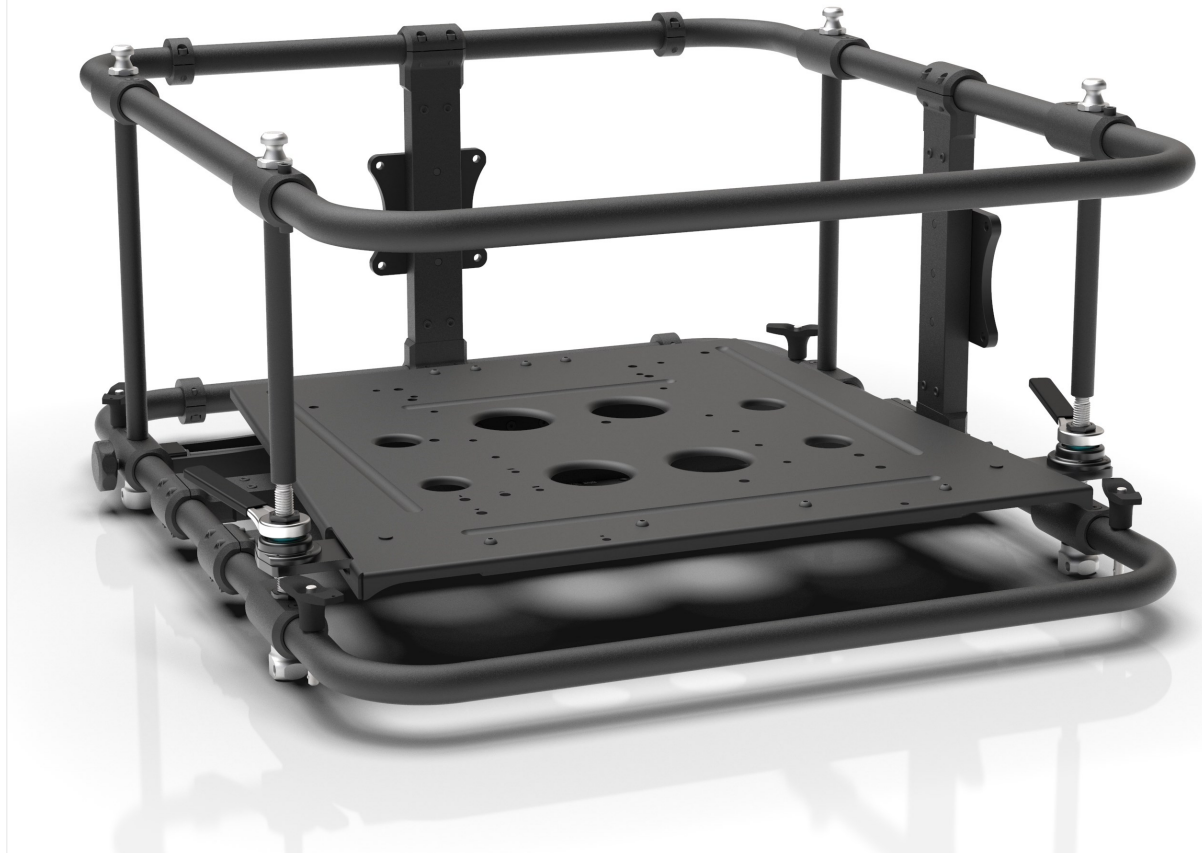

## AIR FRAME X-20 (AF02-X20)

**Packed with features and with incredible build quality, the Rigtec Air Frame X-20 is the essential projector accessory to unlock the full creative potential of your projector.**

Get creative with your installations, the Air Frame can be suspended for Portrait, Landscape and Floor projection by simply attaching a Rigtec Atom Grip to one of the three mounting plates.

Eliminate any obstructions with the Removable Front Bar. When using ultra short throw lenses simply remove the front bar for imperfection free projection.

Fine tune your projection when visual precision is paramount. Air Frames feature 3 Axis adjustments, allowing the Pitch, Roll and Yaw to be adjusted no matter what orientation the projector is in.

Stacking Air Frames is fast, easy and secure. Interlock the stacking connectors and lock in place with the locking pins to create a solid stack of projectors ready to be suspended or ground stacked.

## SPECIFICATIONS

**Part Number:** AF02-X20

**Description:** Air Frame X-20

**Weight:** 25.1kg / 55.34 lbs

**Length:** 887.3mm (34.9")

**Width:** 752.9mm (29.6")

**Height:** 418.1mm (16.5")

**Roll Adjustment:**  $\pm 3.2^\circ$